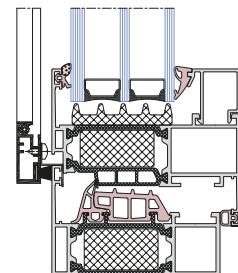

SELECTED FEATURES AND SYSTEM PARAMETERS

Sash depth	78 mm
Glazing thickness	up to 59 mm
Maximum height	3300 mm
Maximum moving sash weight	400 kg
Variant with 90 degrees sash connection angle	YES
Thermal insulation Ud	from 0,7 W/m ² K
Waterproof	E 1350 Pa
Air permeability	IV class
Wind load resistance	C3/B3

Vertical cross-section - fixed glazed frame

Horizontal cross-section

Default variant

Stepped glazing variant

Hidden mounting screw

Default variant

Connection AS 75 with 178 HS

Full-glass corner in the AS 178 HS system

In the AS M system, following variants are available:

- Insect screen as frame with assembly clips – compatible with AS 75, AS 80US windows
- Insect screen as frame, screwed – compatible with AS 75, AS 80US windows
- Insect screen as frame, opened – compatible with AS 75 balcony door
- Insect screen as frame, sliding – Compatible with AS 178HS sliding door

Insect screen for Balcony door

Insect screen, sliding

Insect screen, sliding

Insect screen, screwed

Insect screen with assembly clips