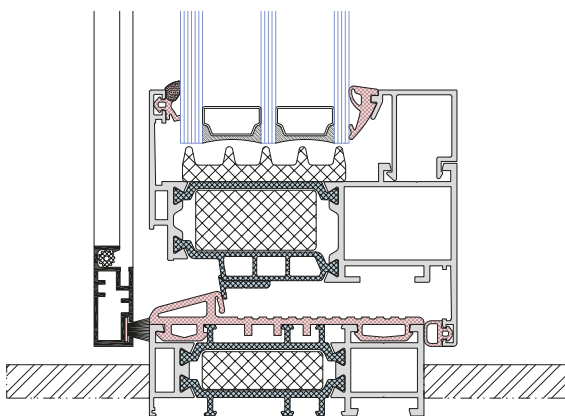

SELECTED FEATURES AND SYSTEM PARAMETERS

Sash depth	78 mm
Glazing thickness	up to 59 mm
Maximum height	3300 mm
Maximum moving sash weight	400 kg
Variant with 90 degrees sash connection angle	YES
Thermal insulation Ud	from 0,7 W/m ² K
Waterproof	E 1350 Pa
Air permeability	IV class
Wind load resistance	C3/B3

Vertical cross-section - fixed glazed frame

Horizontal cross-section

Default variant

Stepped glazing variant

Hidden mounting screw

Default variant

Connection AS 75 with 178 HS

Full-glass corner in the AS 178 HS system

Slim-line variant

AS M

aluminium insect screens

The AS M is a modern system of insect screens providing full protection against insects. The system is compatible with full-aluminium systems, as well as GEMINI. The AS M system allows to produce all insect screens variants available on the market, while maintaining required stiffness.

In the AS M system, following variants are available:

- Insect screen as frame with assembly clips – compatible with AS 75, AS 80US windows
- Insect screen as frame, screwed – compatible with AS 75, AS 80US windows
- Insect screen as frame, opened – compatible with AS 75 balcony door
- Insect screen as frame, sliding – Compatible with AS 178HS sliding door