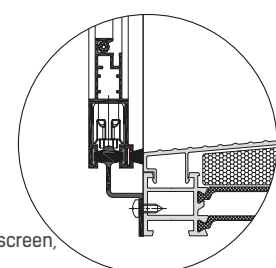

In the AS M system, following variants are available:

- Insect screen as frame with assembly clips – compatible with AS 75, AS 80US windows
- Insect screen as frame, screwed – compatible with AS 75, AS 80US windows
- Insect screen as frame, opened – compatible with AS 75 balcony door
- Insect screen as frame, sliding – Compatible with AS 178HS sliding door

Insect screen for Balcony door

Insect screen, sliding

Insect screen, sliding

Insect screen, screwed

Insect screen with assembly clips