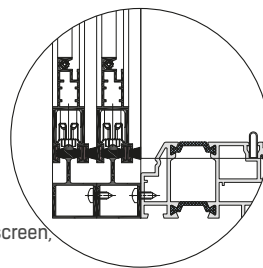

AS M

aluminium insect screens

The AS M is a modern system of insect screens providing full protection against insects. The system is compatible with full-aluminium systems, as well as GEMINI. The AS M system allows to produce all insect screens variants available on the market, while maintaining required stiffness.

In the AS M system, following variants are available:

- Insect screen as frame with assembly clips – compatible with AS 75, AS 80US windows
- Insect screen as frame, screwed – compatible with AS 75, AS 80US windows
- Insect screen as frame, opened – compatible with AS 75 balcony door
- Insect screen as frame, sliding – Compatible with AS 178HS sliding door