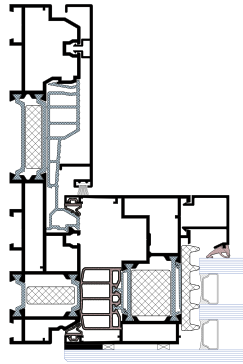

SELECTED FEATURES AND SYSTEM PARAMETERS

Sash depth	78 mm
Glazing thickness	up to 59 mm
Maximum height	3300 mm
Maximum moving sash weight	400 kg
Variant with 90 degrees sash connection angle	YES
Thermal insulation Ud	from 0,7 W/m ² K
Waterproof	E 1350 Pa
Air permeability	IV class
Wind load resistance	C3/B3

Vertical cross-section - fixed glazed frame

Horizontal cross-section

Default variant

Stepped glazing variant

Hidden mounting screw

Default variant

Connection AS 75 with 178 HS

Full-glass corner in the AS 178 HS system