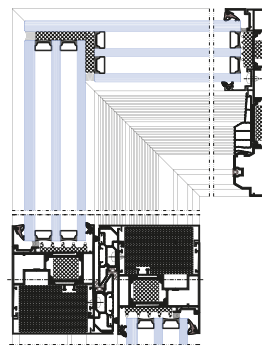

SELECTED FEATURES AND SYSTEM PARAMETERS

Sash depth	78 mm
Glazing thickness	up to 59 mm
Maximum height	3300 mm
Maximum moving sash weight	400 kg
Variant with 90 degrees sash connection angle	YES
Thermal insulation Ud	from 0,7 W/m ² K
Waterproof	E 1350 Pa
Air permeability	IV class
Wind load resistance	C3/B3

Vertical cross-section - fixed glazed frame

Horizontal cross-section

Default variant

Stepped glazing variant

Hidden mounting screw

Default variant

Connection AS 75 with 178 HS

Full-glass corner in the AS 178 HS system

Slim-line variant

AS M

aluminium insect screens

The AS M is a modern system of insect screens providing full protection against insects. The system is compatible with full-aluminium systems, as well as GEMINI. The AS M system allows to produce all insect screens variants available on the market, while maintaining required stiffness.

In the AS M system, following variants are available:

- Insect screen as frame with assembly clips – compatible with AS 75, AS 80US windows
- Insect screen as frame, screwed – compatible with AS 75, AS 80US windows
- Insect screen as frame, opened – compatible with AS 75 balcony door
- Insect screen as frame, sliding – Compatible with AS 178HS sliding door