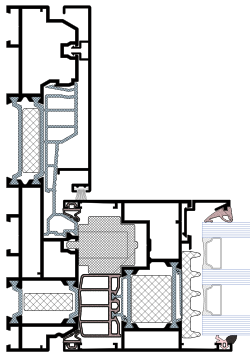

AS 178HS SYSTEM:

- Possible non-threshold design
- Crimped aluminium frames
- Narrow construction profiles
- Large glazing surfaces
- Possibility of glazing from the inside and outside
- Possibility to combine two, three four or six piece construction based on double or triple-rail frame
- Broad range of colours
- Compatibility with other ALURON systems

SELECTED FEATURES AND SYSTEM PARAMETERS

Sash depth	78 mm
Glazing thickness	up to 59 mm
Maximum height	3300 mm
Maximum moving sash weight	400 kg
Variant with 90 degrees sash connection angle	YES
Thermal insulation Ud	from 0,7 W/m ² K
Waterproof	E 1350 Pa
Air permeability	IV class
Wind load resistance	C3/B3

Vertical cross-section - fixed glazed frame

Horizontal cross-section

Default variant

Stepped glazing variant

Hidden mounting screw

Default variant

Connection AS 75 with 178 HS

Full-glass corner in the AS 178 HS system