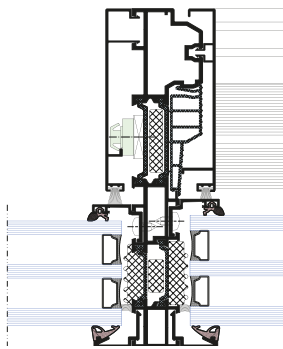

SELECTED FEATURES AND SYSTEM PARAMETERS

Sash depth	78 mm
Glazing thickness	up to 59 mm
Maximum height	3300 mm
Maximum moving sash weight	400 kg
Variant with 90 degrees sash connection angle	YES
Thermal insulation Ud	from 0,7 W/m ² K
Waterproof	E 1350 Pa
Air permeability	IV class
Wind load resistance	C3/B3

Vertical cross-section - fixed glazed frame

Horizontal cross-section

Default variant

Stepped glazing variant

Hidden mounting screw

Default variant

Connection AS 75 with 178 HS

Full-glass corner in the AS 178 HS system