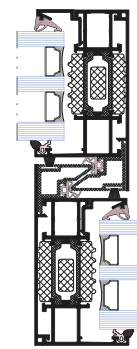

SELECTED FEATURES AND SYSTEM PARAMETERS

Sash depth	78 mm
Glazing thickness	up to 59 mm
Maximum height	3300 mm
Maximum moving sash weight	400 kg
Variant with 90 degrees sash connection angle	YES
Thermal insulation Ud	from 0,7 W/m ² K
Waterproof	E 1350 Pa
Air permeability	IV class
Wind load resistance	C3/B3

Vertical cross-section - fixed glazed frame

Horizontal cross-section

Default variant

Stepped glazing variant

Hidden mounting screw

Default variant

Connection AS 75 with 178 HS

Full-glass corner in the AS 178 HS system

Slim-line variant

AS M

aluminium insect screens

The AS M is a modern system of insect screens providing full protection against insects. The system is compatible with full-aluminium systems, as well as GEMINI. The AS M system allows to produce all insect screens variants available on the market, while maintaining required stiffness.

In the AS M system, following variants are available:

- Insect screen as frame with assembly clips – compatible with AS 75, AS 80US windows
- Insect screen as frame, screwed – compatible with AS 75, AS 80US windows
- Insect screen as frame, opened – compatible with AS 75 balcony door
- Insect screen as frame, sliding – Compatible with AS 178HS sliding door