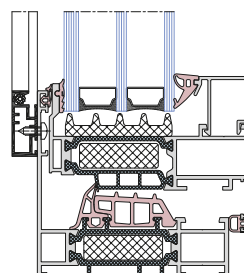

SELECTED FEATURES AND SYSTEM PARAMETERS

Sash depth	78 mm
Glazing thickness	up to 59 mm
Maximum height	3300 mm
Maximum moving sash weight	400 kg
Variant with 90 degrees sash connection angle	YES
Thermal insulation Ud	from 0,7 W/m ² K
Waterproof	E 1350 Pa
Air permeability	IV class
Wind load resistance	C3/B3

Vertical cross-section - fixed glazed frame

Horizontal cross-section

Default variant

Stepped glazing variant

Hidden mounting screw

Default variant

Connection AS 75 with 178 HS

Full-glass corner in the AS 178 HS system

In the AS M system, following variants are available:

- Insect screen as frame with assembly clips – compatible with AS 75, AS 80US windows
- Insect screen as frame, screwed – compatible with AS 75, AS 80US windows
- Insect screen as frame, opened – compatible with AS 75 balcony door
- Insect screen as frame, sliding – Compatible with AS 178HS sliding door

Insect screen for Balcony door

Insect screen, sliding

Insect screen, sliding

Insect screen, screwed

Insect screen with assembly clips