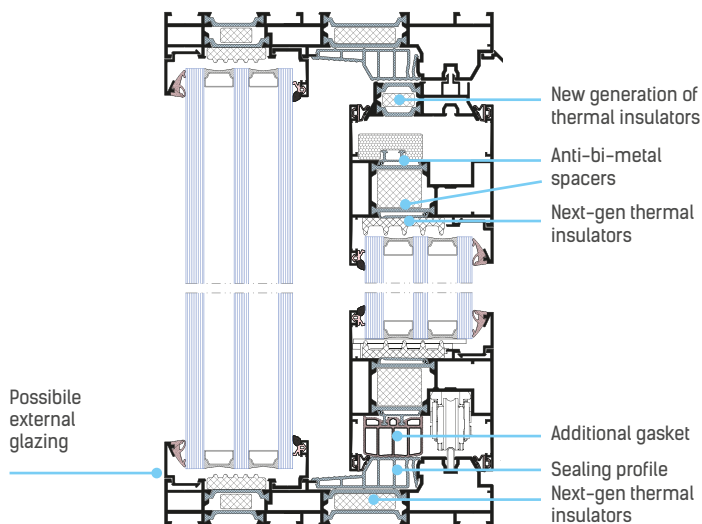

SELECTED FEATURES AND SYSTEM PARAMETERS

Sash depth	78 mm
Glazing thickness	up to 59 mm
Maximum height	3300 mm
Maximum moving sash weight	400 kg
Variant with 90 degrees sash connection angle	YES
Thermal insulation Ud	from 0,7 W/m²K
Waterproof	E 1350 Pa
Air permeability	IV class
Wind load resistance	C3/B3

Vertical cross-section - fixed glazed frame