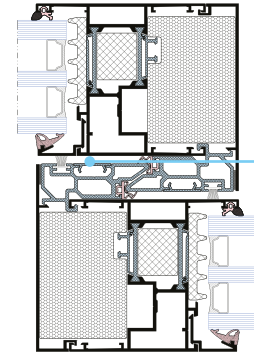

SELECTED FEATURES AND SYSTEM PARAMETERS

Sash depth	78 mm
Glazing thickness	up to 59 mm
Maximum height	3300 mm
Maximum moving sash weight	400 kg
Variant with 90 degrees sash connection angle	YES
Thermal insulation Ud	from 0,7 W/m ² K
Waterproof	E 1350 Pa
Air permeability	IV class
Wind load resistance	C3/B3

Vertical cross-section - fixed glazed frame

Horizontal cross-section

Default variant

Stepped glazing variant

Hidden mounting screw

Default variant

Connection AS 75 with 178 HS

Full-glass corner in the AS 178 HS system

In the AS M system, following variants are available:

- Insect screen as frame with assembly clips – compatible with AS 75, AS 80US windows
- Insect screen as frame, screwed – compatible with AS 75, AS 80US windows
- Insect screen as frame, opened – compatible with AS 75 balcony door
- Insect screen as frame, sliding – Compatible with AS 178HS sliding door