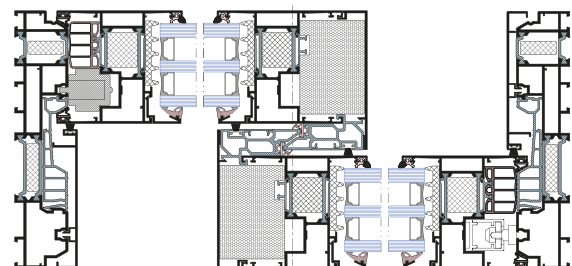

SELECTED FEATURES AND SYSTEM PARAMETERS

Sash depth	78 mm
Glazing thickness	up to 59 mm
Maximum height	3300 mm
Maximum moving sash weight	400 kg
Variant with 90 degrees sash connection angle	YES
Thermal insulation Ud	from 0,7 W/m²K
Waterproof	E 1350 Pa
Air permeability	IV class
Wind load resistance	C3/B3

Horizontal cross-section